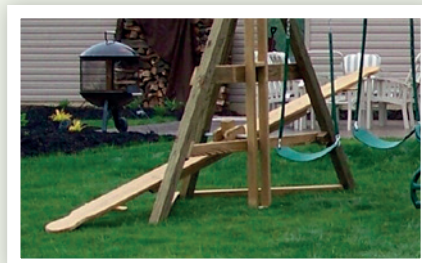

Misc. Items

Swing Hanger

Rock Holds
Green or Blue

"A" Frame See-Saw

Specialty Play Sets

Our specialty play sets allow your child's imagination to soar and will keep them occupied for hours. Any of our one of these will be perfect for your church, park or your own back yard.